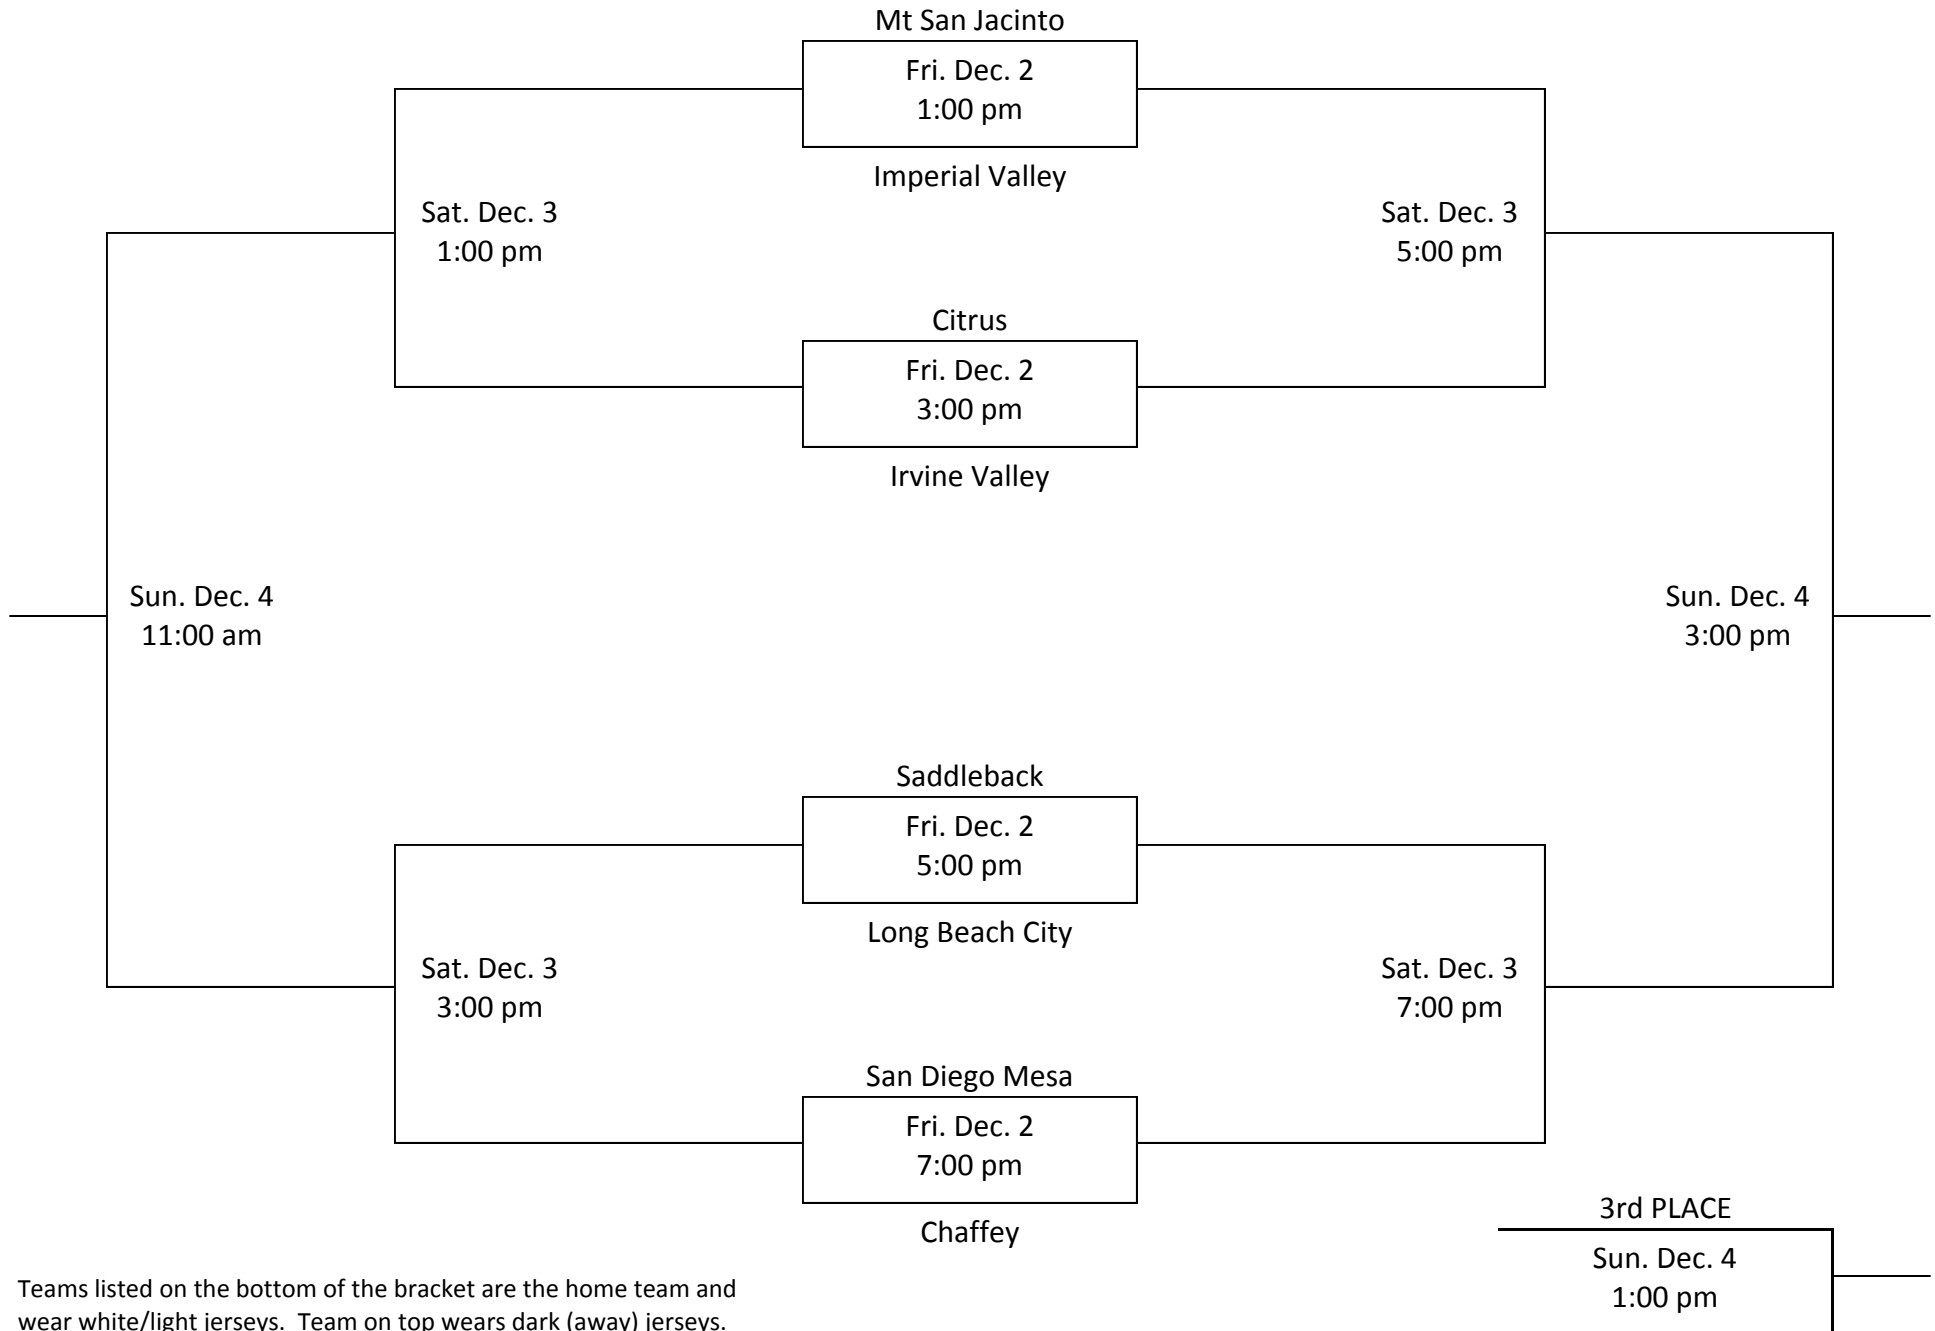

# CHAFFEY COLLEGE WOMEN'S BASKETBALL TOURNAMENT

DECEMBER 2-4, 2011

CONSOLATION  
CHAMPIONSHIP

CONSOLATION  
SEMI-FINAL

CHAMPIONSHIP  
SEMI-FINAL

CHAMPIONSHIP

Teams listed on the bottom of the bracket are the home team and wear white/light jerseys. Team on top wears dark (away) jerseys.