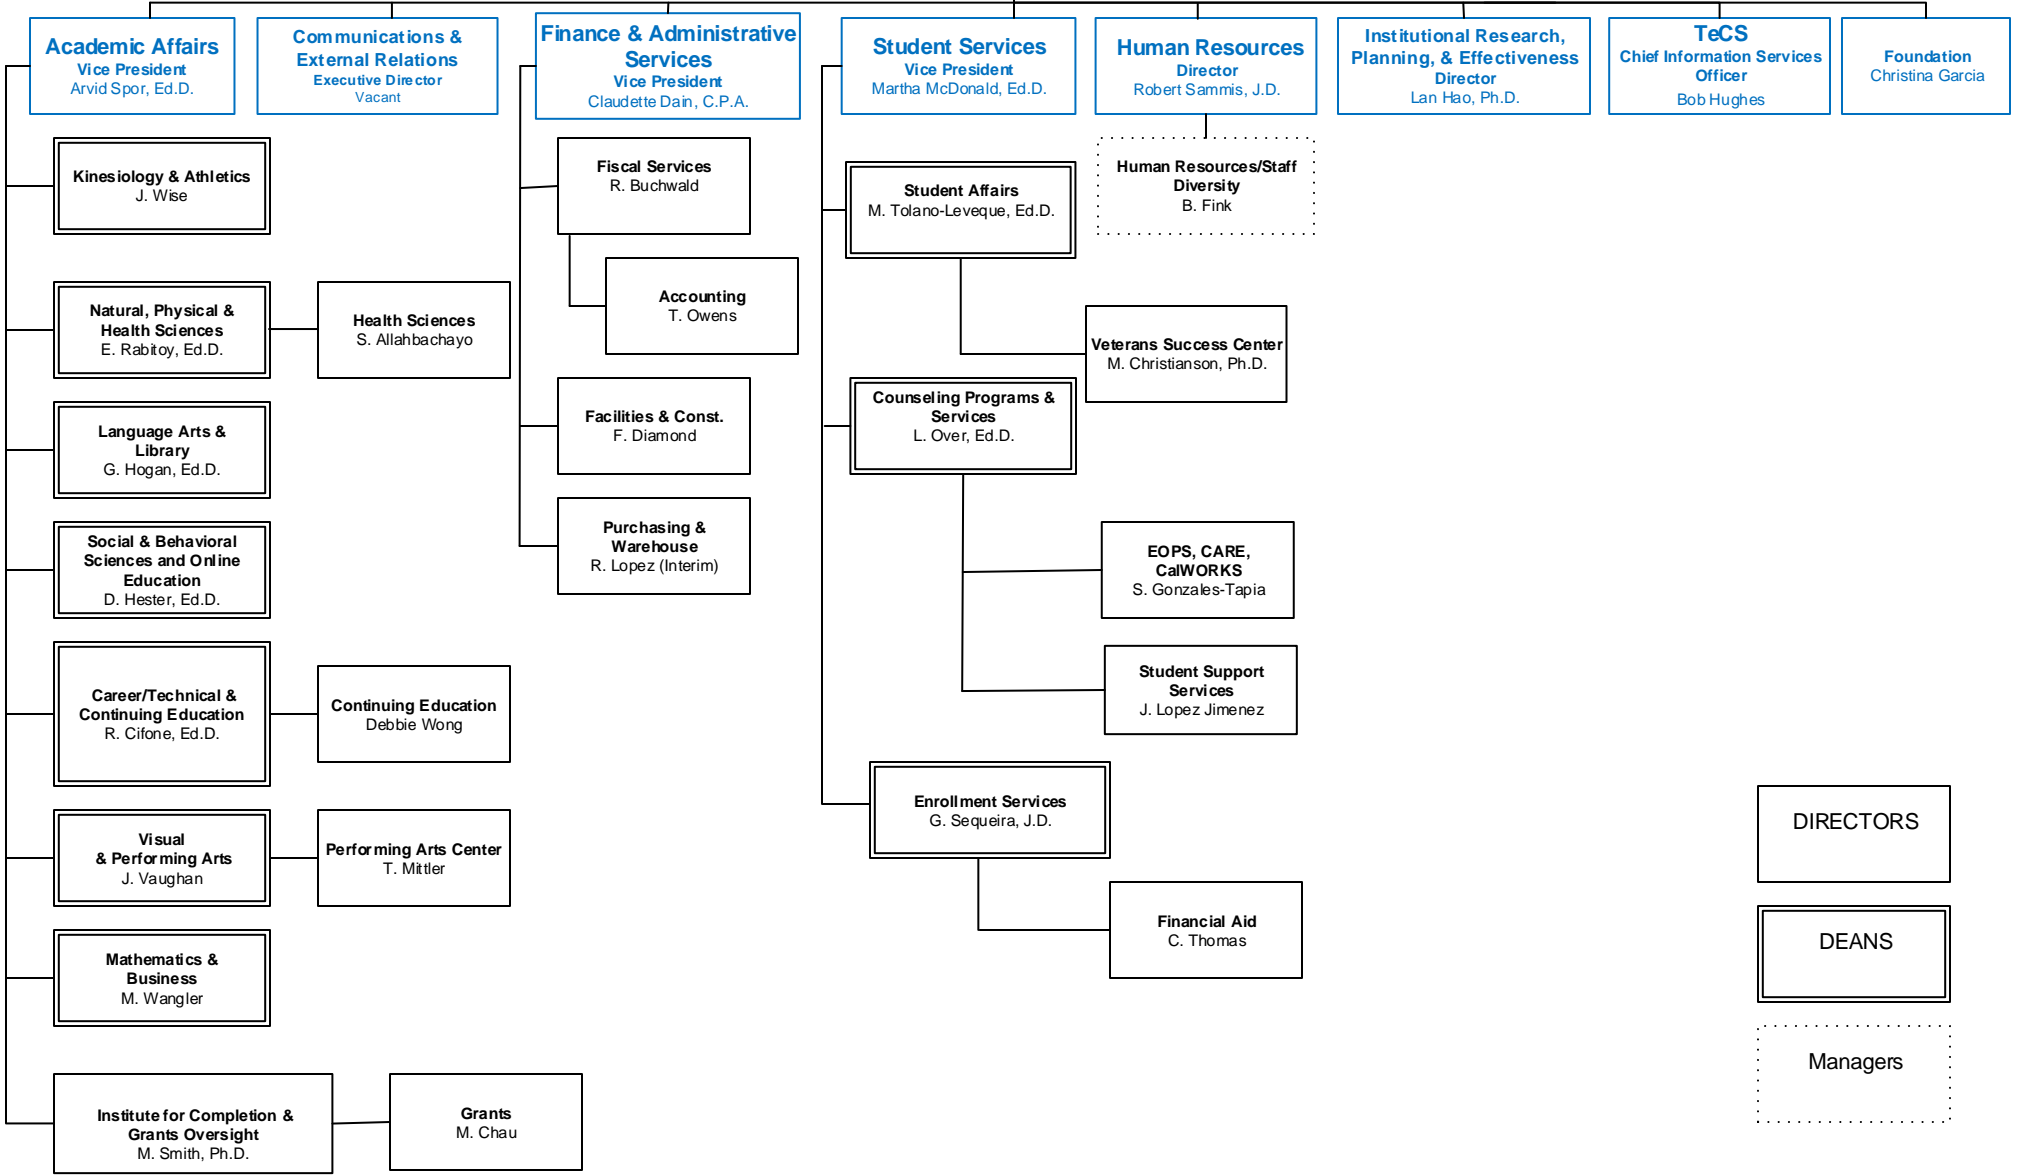

Citrus Community College District
BOARD OF TRUSTEES

Geraldine M. Perri, Ph.D.
Superintendent/President

DIRECTORS

DEANS

Managers