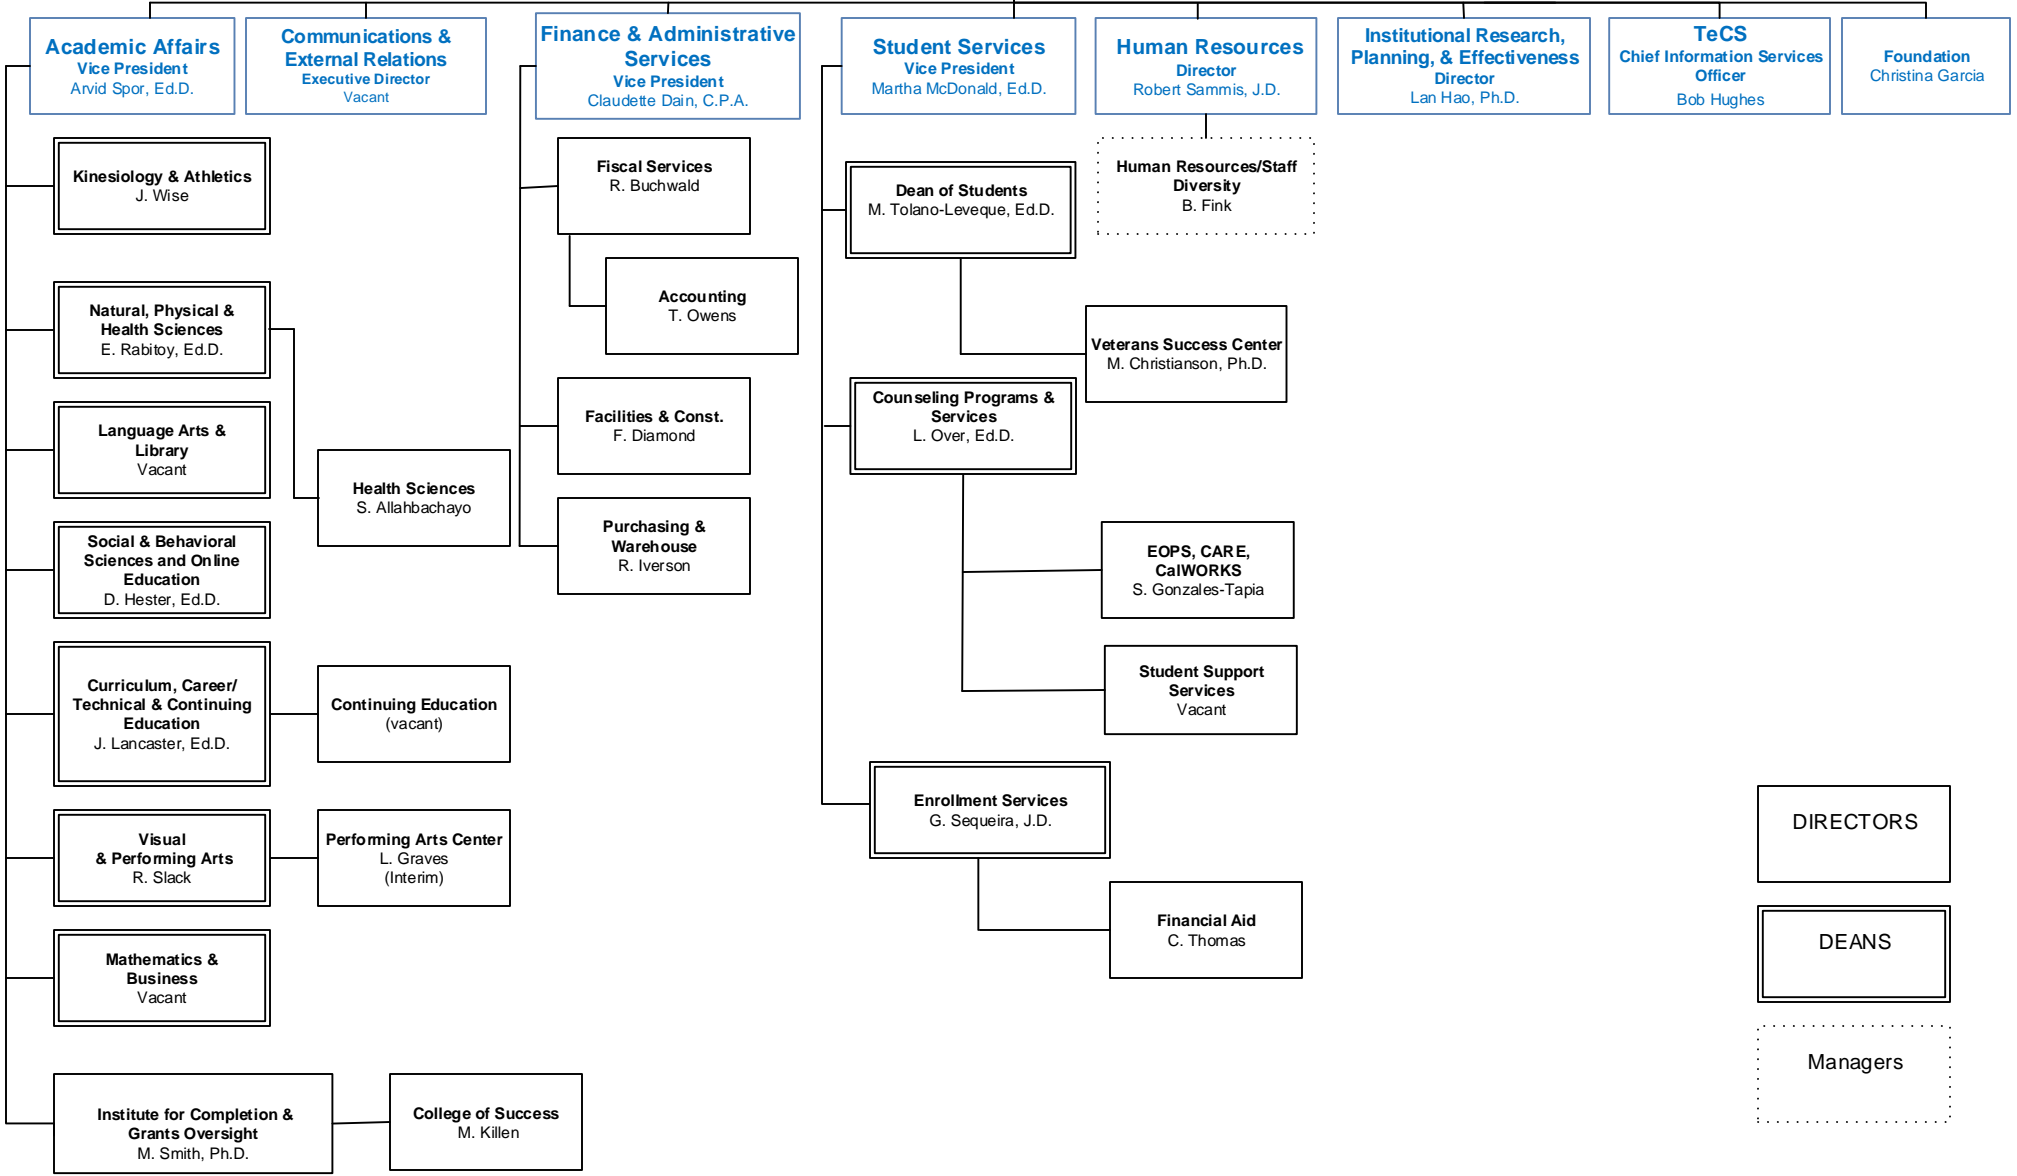

Citrus Community College District

BOARD OF TRUSTEES

Geraldine M. Perri, Ph.D.
Superintendent/President

DIRECTORS

DEANS

Managers