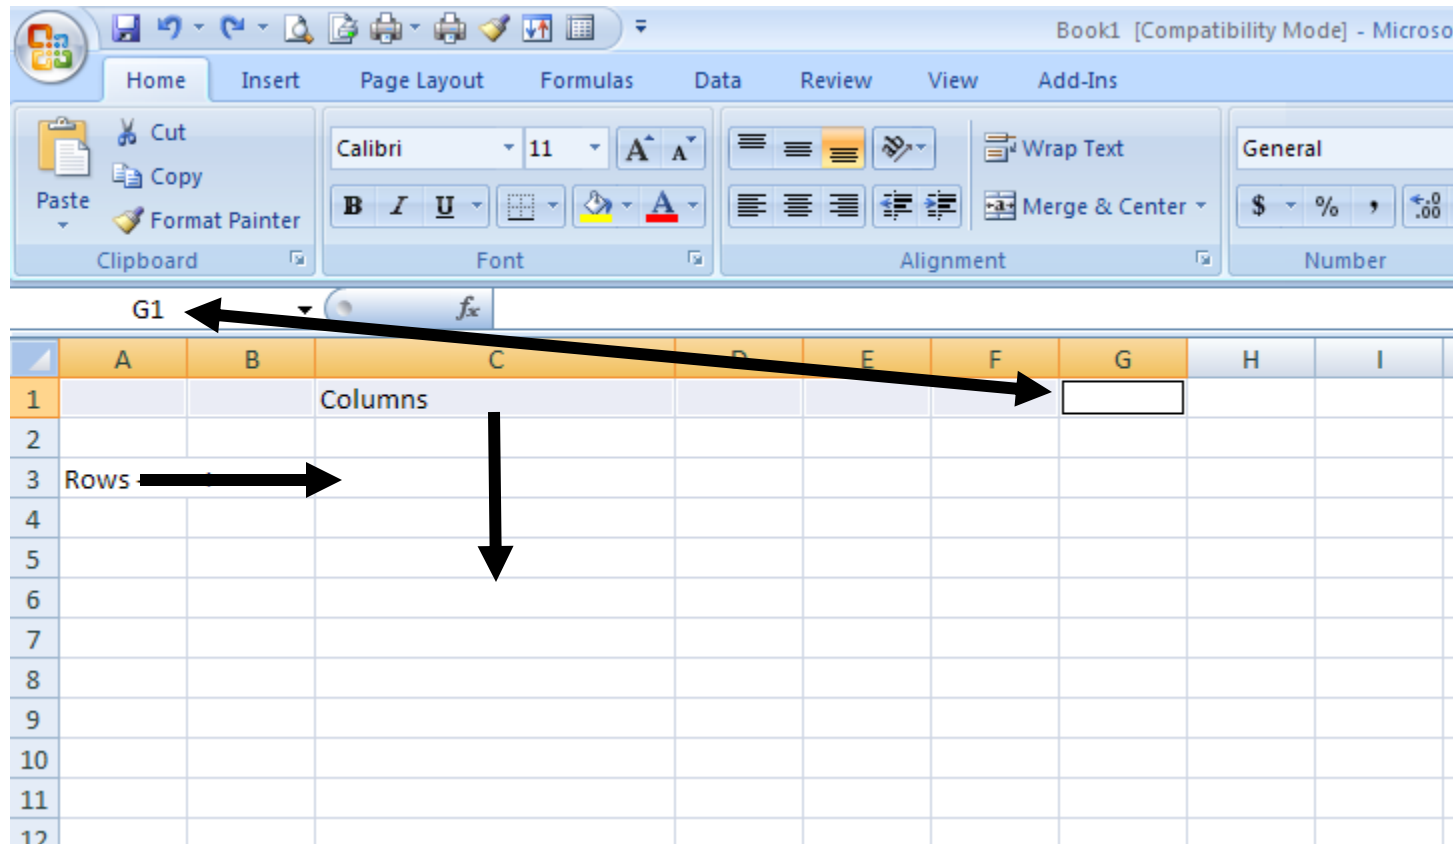

## Review

**Insert new sheet**

Class Notes:

Class Notes:

**Q A T** What is the Quick Access Toolbar

Alt key

**Class Notes:**

<http://office.microsoft.com/en-us/help/FX101679371033.aspx>