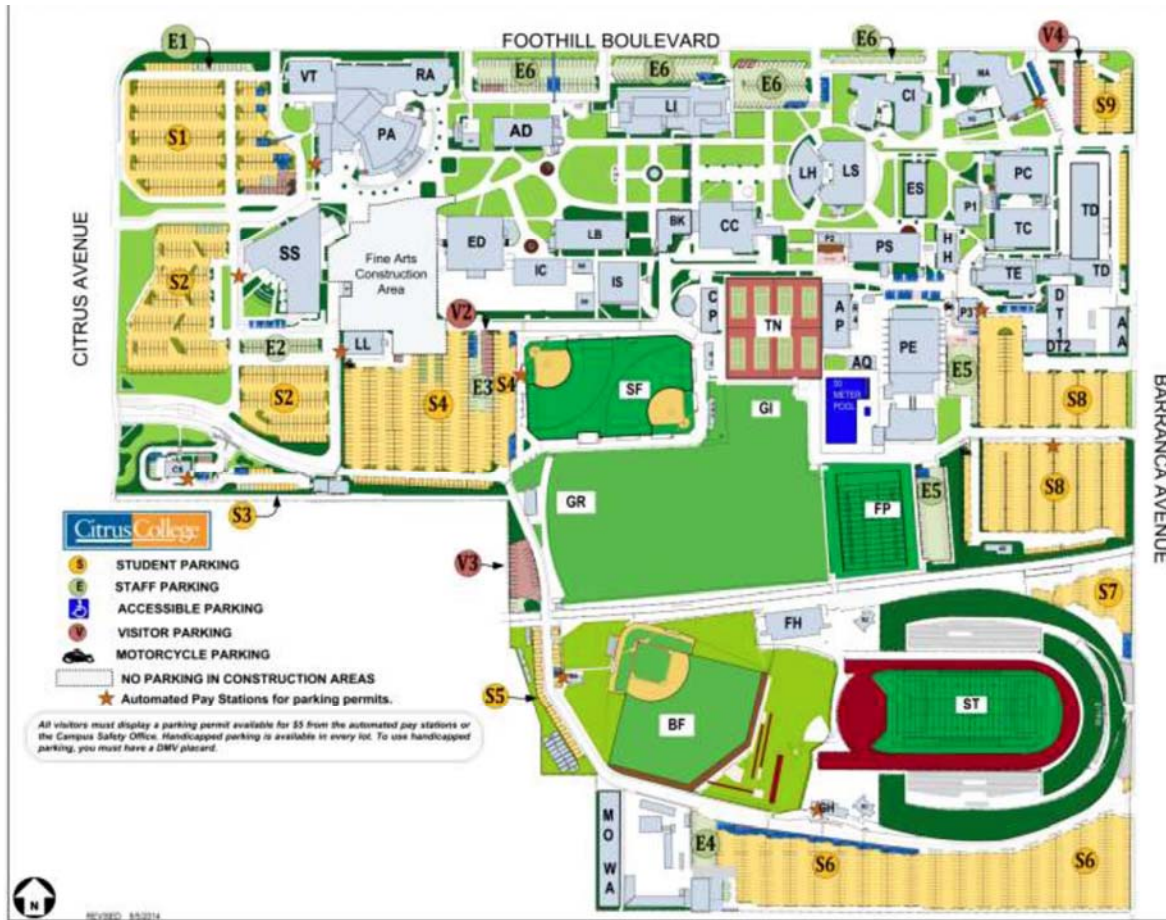

Citrus College Campus Map

Buildings

AA.....Automotive Annex	LHLecture Hall
ADAdministration	LIHayden Library
ANAnnex	LLLifelong Learning Center
AP.....Adaptive Physical Education	LSLife Science
AQ.....Aquatics	MAMathematics/Sciences
BF.....Baseball Field (FLD 2)	MO.....Maintenance/Operations
BK.....Owl Bookshop	NBNorth Bungalow
CC.....Campus Center	P1Portable #1
CICenter for Innovation	P2Portable #2
CPCentral Plant	P3Portable #3
CSCampus Safety	PAPerforming Arts Center
DT 1.....Diesel Technology	PCProfessional Center
& DT 2 (formerly Tech G)	PE.....Physical Education
ED.....Educational Development Center	(formerly Main Gym)
ES.....Earth Science	PS.....Physical Science
FH.....Field House	RARecording Technology
FP.....Football Practice Field (FLD 5)	RGReprographics (Print shop)
GHGate House	SBSouth Bungalow
GI.....Golf Instruction (FLD 1)	SF.....Softball Field (FLD 3)
GR.....Golf Driving Range	SSStudent Services
HHHayden Hall	ST.....Stadium (FLD 4)
IC.....Integrated Success Center	TC.....Technology Center
FKCE Office	TD.....Technician Development
IS.....Information Systems	TETechnology Engineering
LBLiberal Arts/Business	TN.....Tennis Courts
	VT.....Video Technology
	WA.....Warehouse / Purchasing

Revised 9/19/2014

Citrus College Freeway Map

Community Map

Note: Maps not to scale.