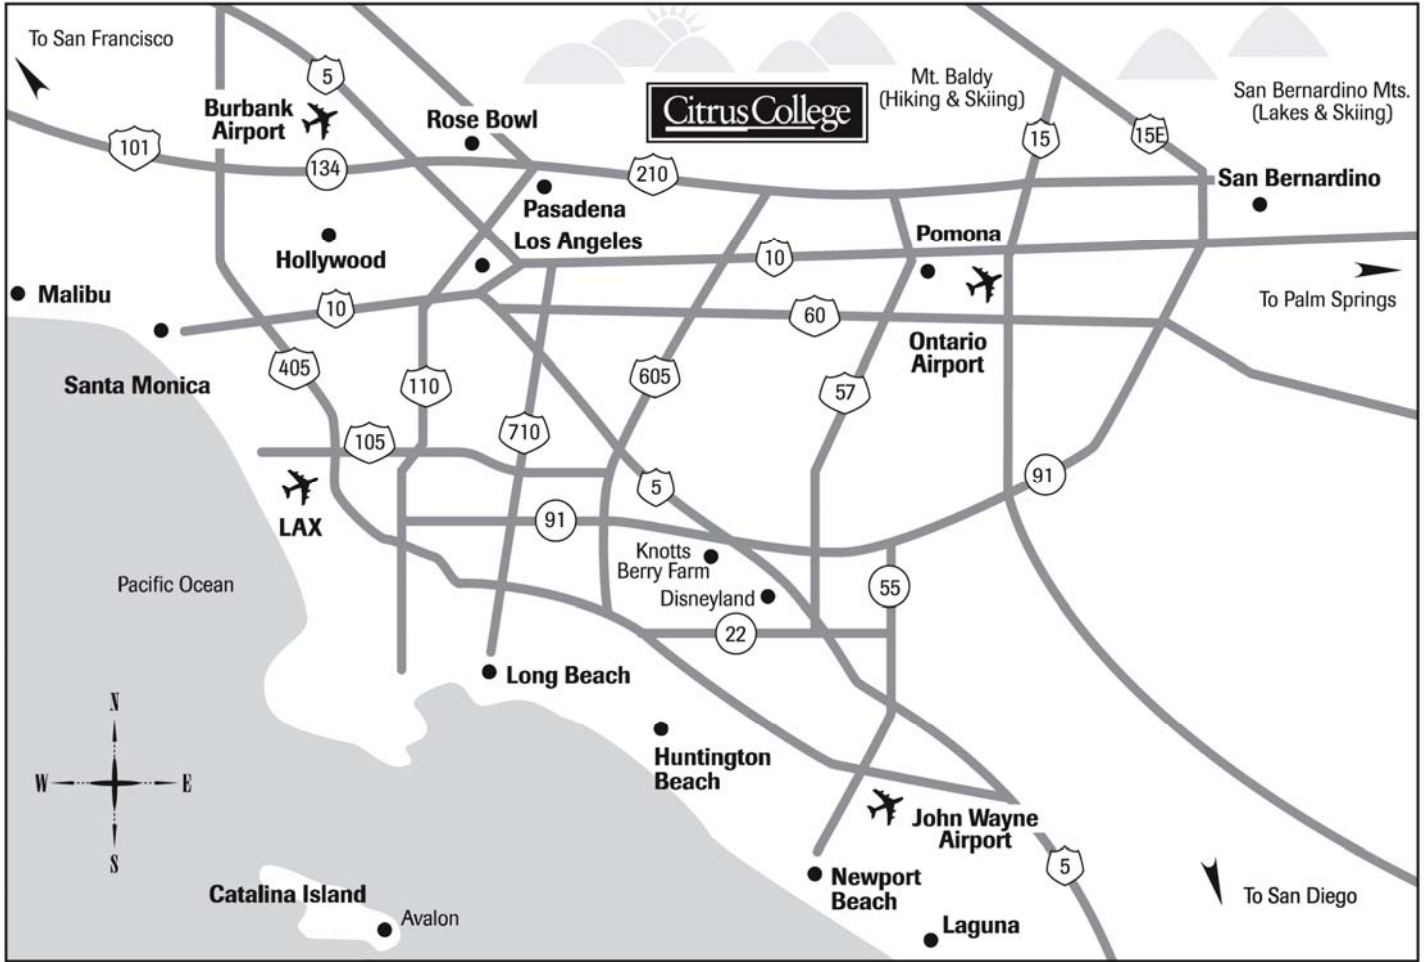

Citrus College Campus Map

Buildings

AA.....Automotive Annex	LHLecture Hall
ADAdministration	LIHayden Library
ANAnnex	LLLifelong Learning Center
AP.....Adaptive Physical Education	LSLife Science
AQ.....Aquatics	MAMathematics/Sciences
BF.....Baseball Field (FLD 2)	MO.....Maintenance/Operations
BK.....Owl Bookshop	NBNorth Bungalow
CC.....Campus Center	P1Portable #1
CICenter for Innovation	P2Portable #2
CPCentral Plant	P3Portable #3
CSCampus Safety	PAPerforming Arts Center
DT 1.....Diesel Technology	PCProfessional Center
& DT 2 (formerly Tech G)	PE.....Physical Education
ED.....Educational Development Center	(formerly Main Gym)
ES.....Earth Science	PS.....Physical Science
FH.....Field House	RARecording Technology
FP.....Football Practice Field (FLD 5)	RGReprographics (Print shop)
GHGate House	SBSouth Bungalow
GI.....Golf Instruction (FLD 1)	SF.....Softball Field (FLD 3)
GR.....Golf Driving Range	SSStudent Services
HHHayden Hall	ST.....Stadium (FLD 4)
IC.....Integrated Success Center	TC.....Technology Center
FKCE Office	TD.....Technician Development
IS.....Information Systems	TETechnology Engineering
LBLiberal Arts/Business	TN.....Tennis Courts
	VT.....Video Technology
	WA.....Warehouse / Purchasing

Revised 9/19/2014

Citrus College Freeway Map

Community Map

Note: Maps not to scale.