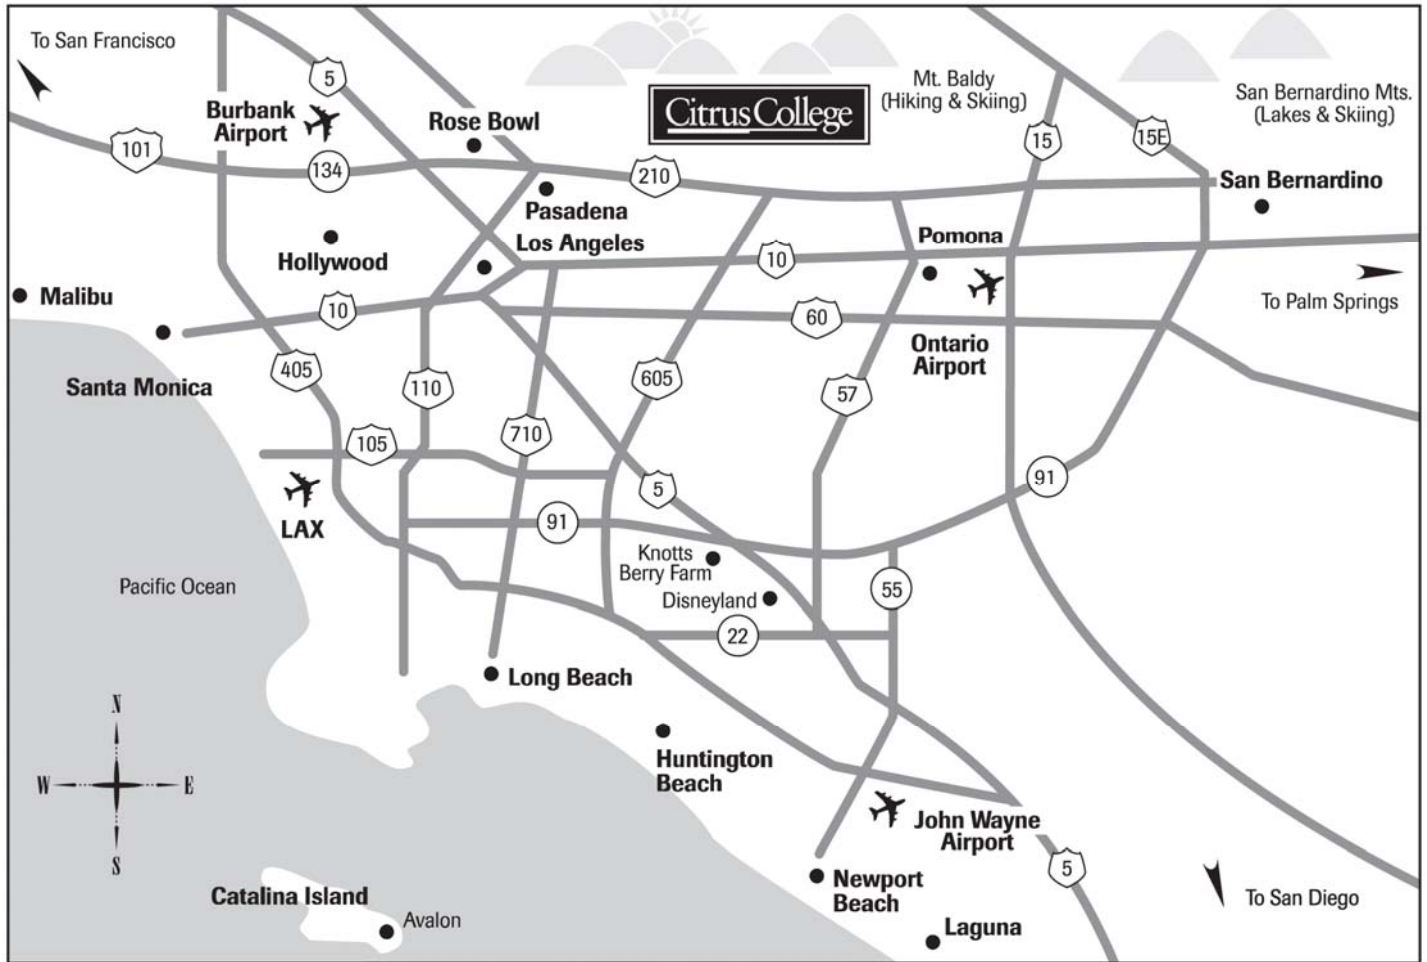

Citrus College Campus Map

Buildings

AA..... Automotive Annex	LH Lecture Hall
AD Administration	LI Hayden Library
AN Annex	LL Lifelong Learning Center
AP..... Adaptive Physical Education	LS Life Science
AQ Aquatics	MA Mathematics/Sciences
BF..... Baseball Field (FLD 2)	MO..... Maintenance/Operations
BK..... Owl Bookshop	NB North Bungalow
CC Campus Center	P1 Portable #1
CI Center for Innovation	P2 Portable #2
CP Central Plant	P3 Portable #3
CS Campus Safety	PA Performing Arts Center
DT 1... Diesel Technology	PC Professional Center
& DT 2 (formerly Tech G)	PE..... Physical Education
ED..... Educational Development Center (formerly Main Gym)
ES..... Earth Science	PS..... Physical Science
FH..... Field House	RA Recording Technology
FP..... Football Practice Field (FLD 5)	RG..... Reprographics (Print shop)
GH..... Gate House	SB..... South Bungalow
GI..... Golf Instruction (FLD 1)	SF..... Softball Field (FLD 3)
GR..... Golf Driving Range	SS..... Student Services
HH..... Hayden Hall	ST..... Stadium (FLD 4)
IC..... Integrated Success Center	TC..... Technology Center
IS..... Information Systems	TD..... Technician Development
LB Liberal Arts/Business	TE Technology Engineering
	TN..... Tennis Courts
	VA Visual Arts
	VT..... Video Technology
	WA..... Warehouse / Purchasing

Revised 8/12/2016

Citrus College Freeway Map

Community Map

Note: Maps not to scale.