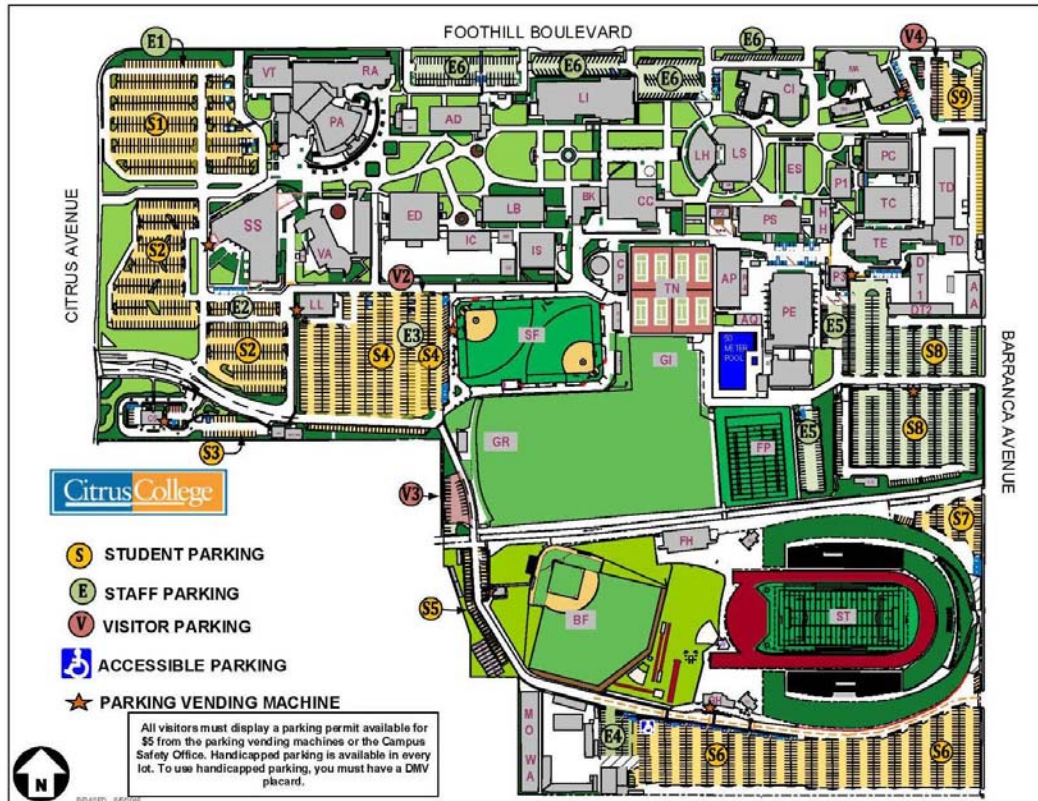

Citrus College Campus Map

Buildings

AA..... Automotive Annex	LH Lecture Hall
AD Administration	LI Hayden Library
AN Annex	LL Lifelong Learning Center
AP..... Adaptive Physical Education	LS Life Science
AQ Aquatics	MA Mathematics/Sciences
BF..... Baseball Field (FLD 2)	MO..... Maintenance/Operations
BK..... Owl Bookshop	NB North Bungalow
CC Campus Center	P1 Portable #1
CI Center for Innovation	P2 Portable #2
CP Central Plant	P3 Portable #3
CS Campus Safety	PA Performing Arts Center
DT 1... Diesel Technology	PC Professional Center
& DT 2 (formerly Tech G)	PE..... Physical Education
ED..... Educational Development Center (formerly Main Gym)
ES..... Earth Science	PS..... Physical Science
FH..... Field House	RA Recording Technology
FP..... Football Practice Field (FLD 5)	RG..... Reprographics (Print shop)
GH..... Gate House	SB..... South Bungalow
GI..... Golf Instruction (FLD 1)	SF..... Softball Field (FLD 3)
GR..... Golf Driving Range	SS..... Student Services
HH..... Hayden Hall	ST..... Stadium (FLD 4)
IC..... Integrated Success Center	TC..... Technology Center
IS..... Information Systems	TD..... Technician Development
LB Liberal Arts/Business	TE Technology Engineering
	TN..... Tennis Courts
	VA Visual Arts
	VT..... Video Technology
	WA..... Warehouse / Purchasing