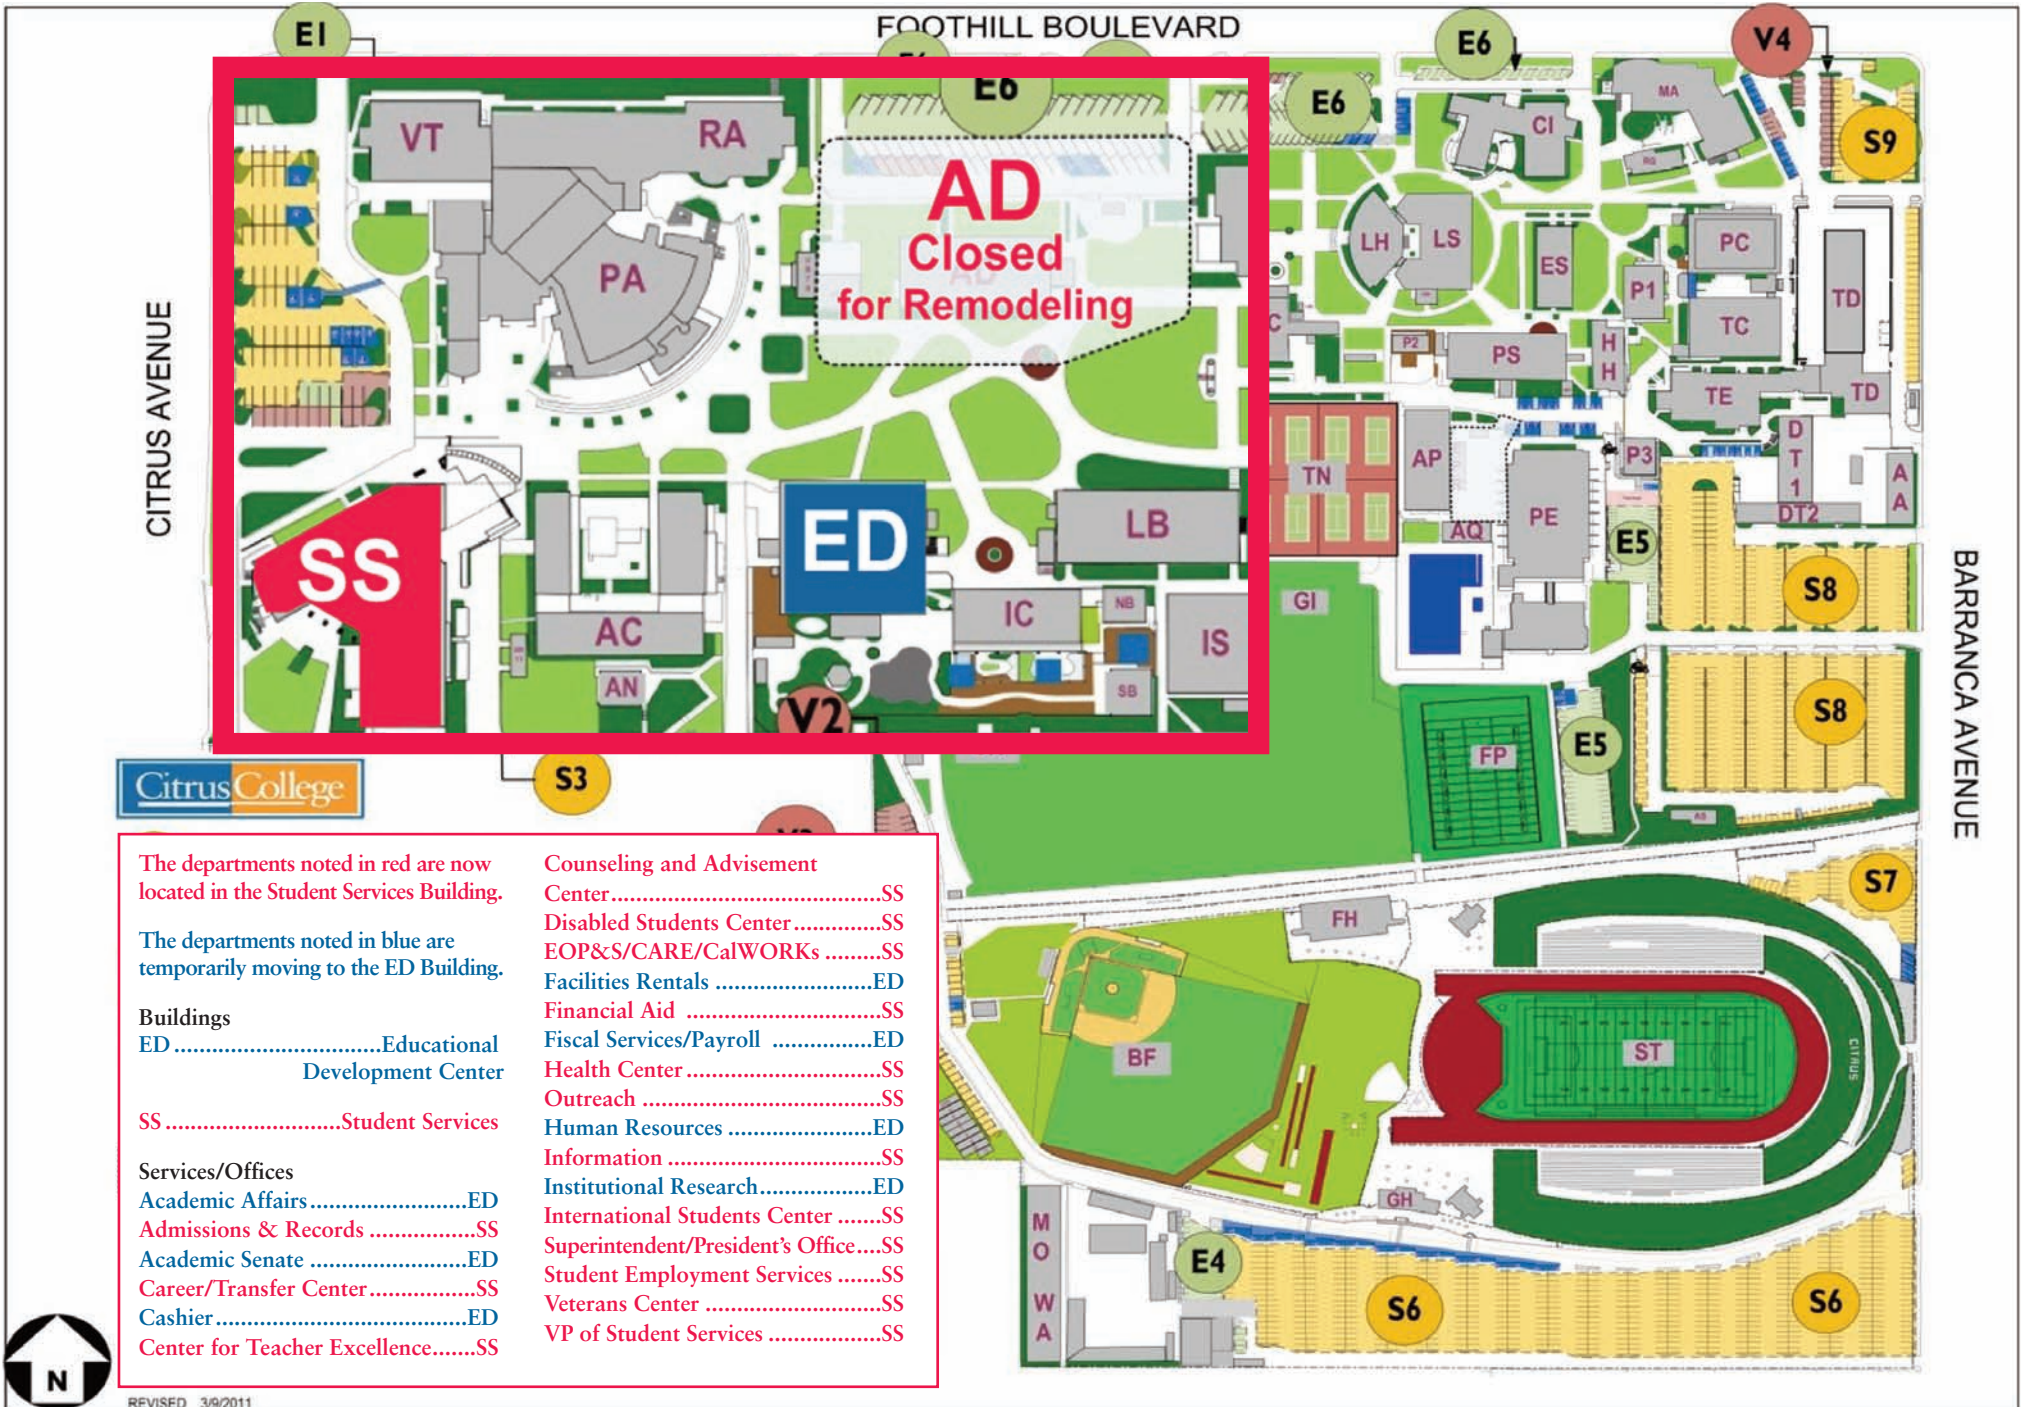

Citrus College Campus Map

1000 West Foothill Boulevard, Glendora, CA 91741-1899 • www.citruscollege.edu

The departments noted in red are now located in the Student Services Building.	
The departments noted in blue are temporarily moving to the ED Building.	
Buildings	
ED	Educational Development Center
SS	Student Services
Services/Offices	
Academic Affairs	ED
Admissions & Records	SS
Academic Senate	ED
Career/Transfer Center	SS
Cashier	ED
Center for Teacher Excellence	SS
Counseling and Advisement Center	SS
Disabled Students Center	SS
EOP&S/CARE/CalWORKs	SS
Facilities Rentals	ED
Financial Aid	SS
Fiscal Services/Payroll	ED
Health Center	SS
Outreach	SS
Human Resources	ED
Information	SS
Institutional Research	ED
International Students Center	SS
Superintendent/President's Office	SS
Student Employment Services	SS
Veterans Center	SS
VP of Student Services	SS