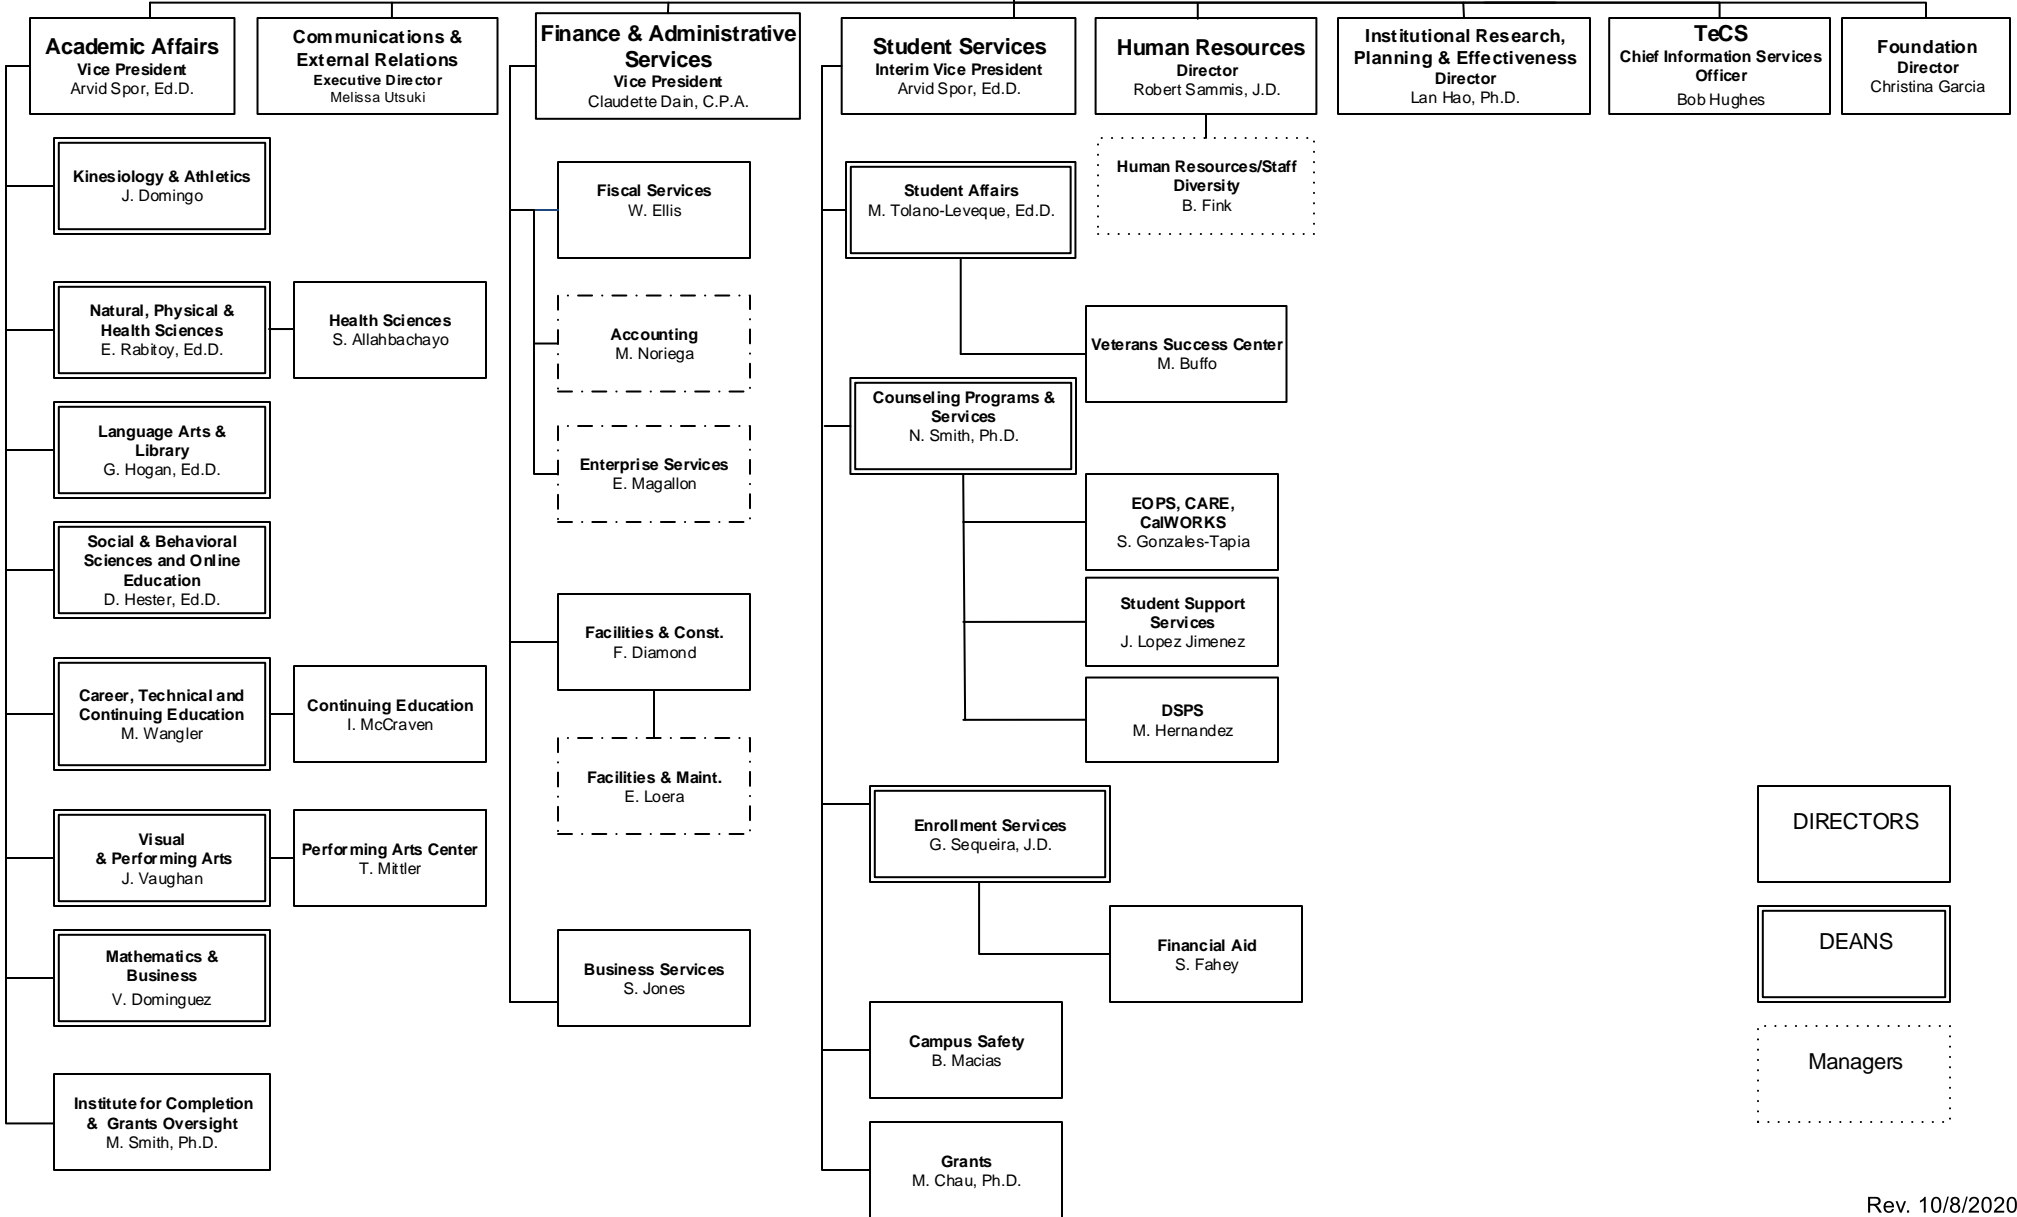

Citrus Community College District
BOARD OF TRUSTEES

Geraldine M. Perri, Ph.D.
Superintendent/President

DIRECTORS

DEANS

Managers