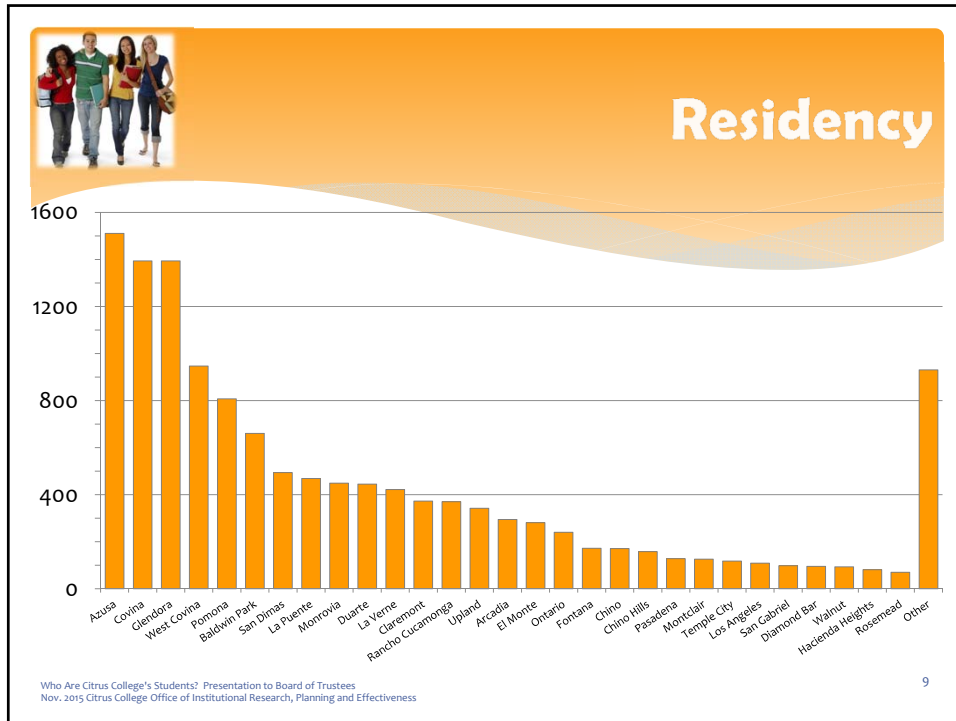

Monrovia Unified District

- Clifton Middle School
- Santa Fe Middle School
- Monrovia High School
- Canyon Oaks High School
- Mountain Park School
- Quest Academy Community Day School

Who Are Citrus College's Students? Presentation to Board of Trustees
Nov. 2015 Citrus College Office of Institutional Research, Planning and Effectiveness

5

6

11

12

17

18

Conclusion

So, who are Citrus College's students ?