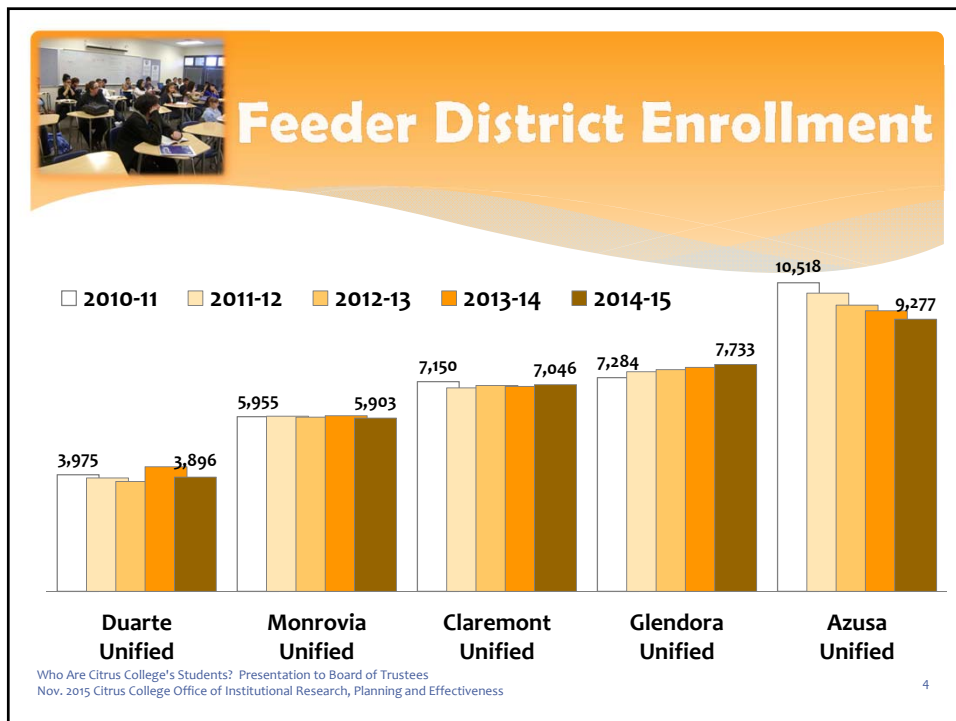

Feeder District Schools

Azusa Unified District

- Center Middle School
- Foothill Middle School
- Slauson Middle School
- Azusa High School
- Gladstone High School
- Sierra High School

Claremont Unified District

- El Roble Intermediate School
- Claremont High School
- San Antonio High School

Duarte Unified District

- Northview Intermediate School
- Duarte High School
- Mount Olive Innovation and Technology High School

Glendora Unified District

- Goddard Middle School
- Sandburg Middle School
- Glendora High School
- Whitcomb High School

Monrovia Unified District

- Clifton Middle School
- Santa Fe Middle School
- Monrovia High School
- Canyon Oaks High School
- Mountain Park School
- Quest Academy Community Day School

Who Are Citrus College's Students? Presentation to Board of Trustees
Nov. 2015 Citrus College Office of Institutional Research, Planning and Effectiveness