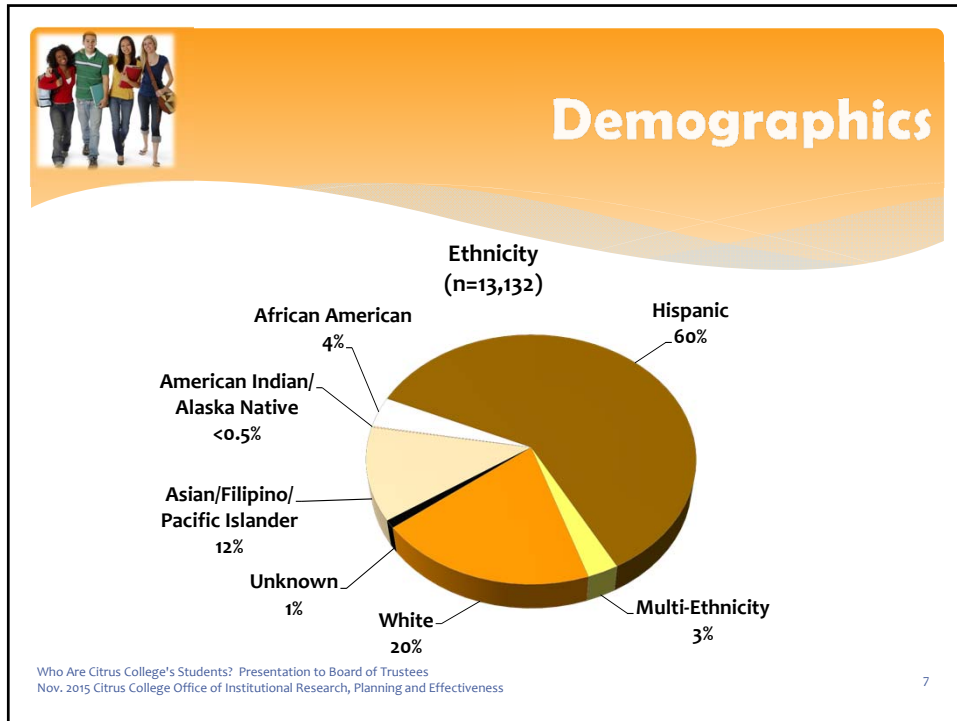

Monrovia Unified District

- Clifton Middle School
- Santa Fe Middle School
- Monrovia High School
- Canyon Oaks High School
- Mountain Park School
- Quest Academy Community Day School

Who Are Citrus College's Students? Presentation to Board of Trustees
Nov. 2015 Citrus College Office of Institutional Research, Planning and Effectiveness

5

6

11

12

17

18

Conclusion

So, who are Citrus College's students ?