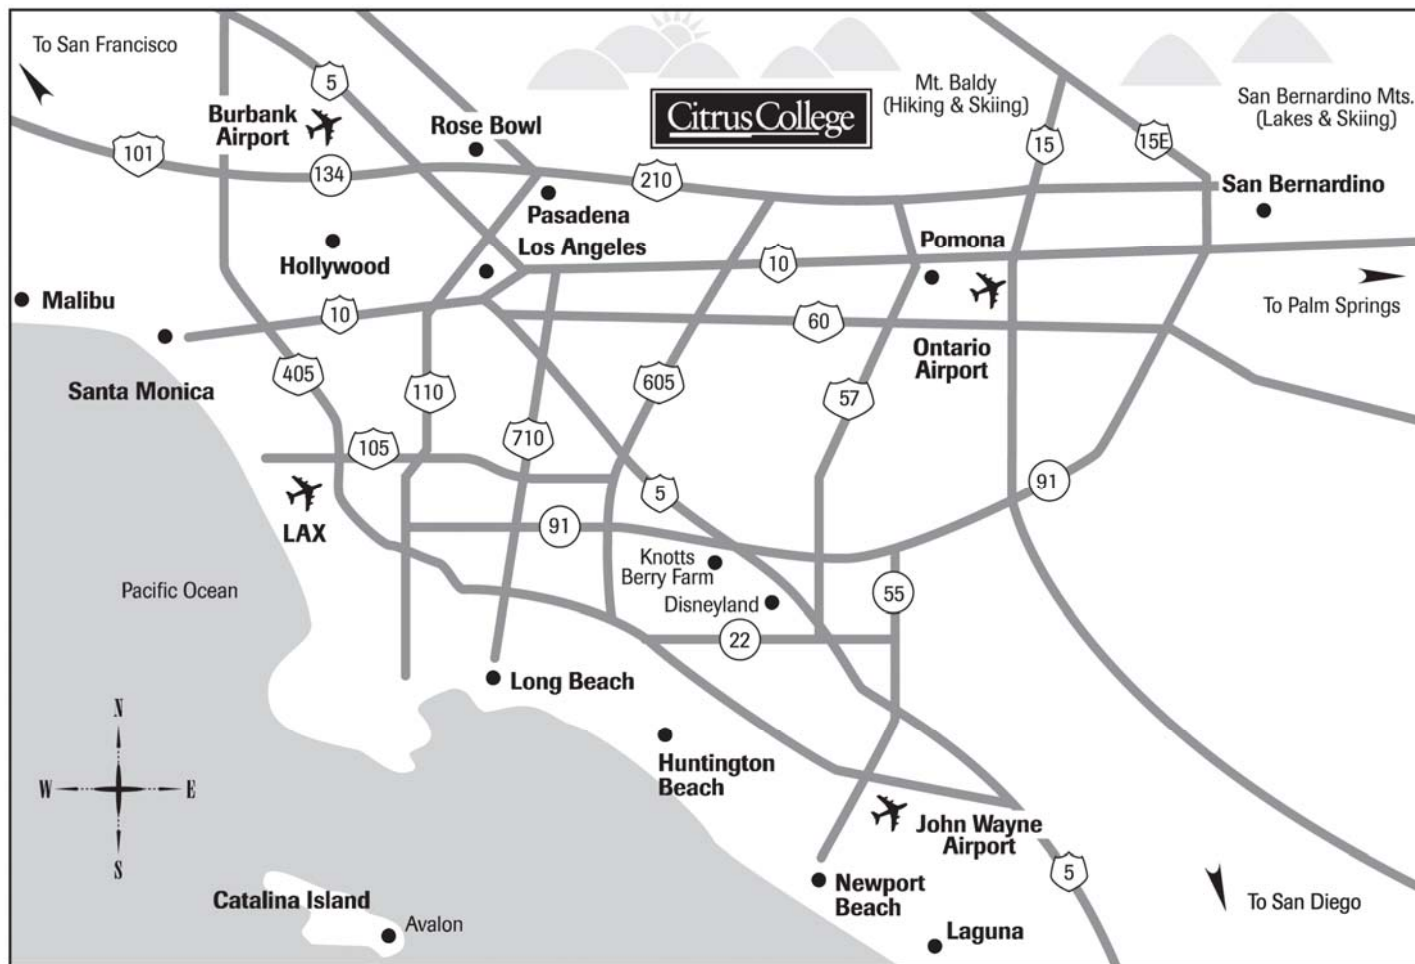

Citrus College Campus Map

Buildings

AA..... Automotive Annex	LH Lecture Hall
AD Administration	LI Hayden Library
AN Annex	LL Lifelong Learning Center
AP..... Adaptive Physical Education	LS Life Science
AQ Aquatics	MA Mathematics/Sciences
BF..... Baseball Field (FLD 2)	MO..... Maintenance/Operations
BK..... Owl Bookshop	NB North Bungalow
CC Campus Center	P1 Portable #1
CI Center for Innovation	P2 Portable #2
CP Central Plant	P3 Portable #3
CS Campus Safety	PA Performing Arts Center
DT 1... Diesel Technology	PC Professional Center
& DT 2 (formerly Tech G)	PE..... Physical Education
ED Educational Development Center	(formerly Main Gym)
ES..... Earth Science	PS..... Physical Science
FH..... Field House	RA Recording Technology
FP..... Football Practice Field (FLD 5)	RG Reprographics (Print shop)
GH..... Gate House	SB..... South Bungalow
GI..... Golf Instruction (FLD 1)	SF..... Softball Field (FLD 3)
GR..... Golf Driving Range	SS..... Student Services
HH..... Hayden Hall	ST..... Stadium (FLD 4)
IC..... Integrated Success Center	TC..... Technology Center
IS..... Information Systems	TD..... Technician Development
LB Liberal Arts/Business	TE Technology Engineering
	TN..... Tennis Courts
	VA Visual Arts
	VT..... Video Technology
	WA..... Warehouse / Purchasing

Revised 8/12/2016

Citrus College Freeway Map

Community Map

Note: Maps not to scale.