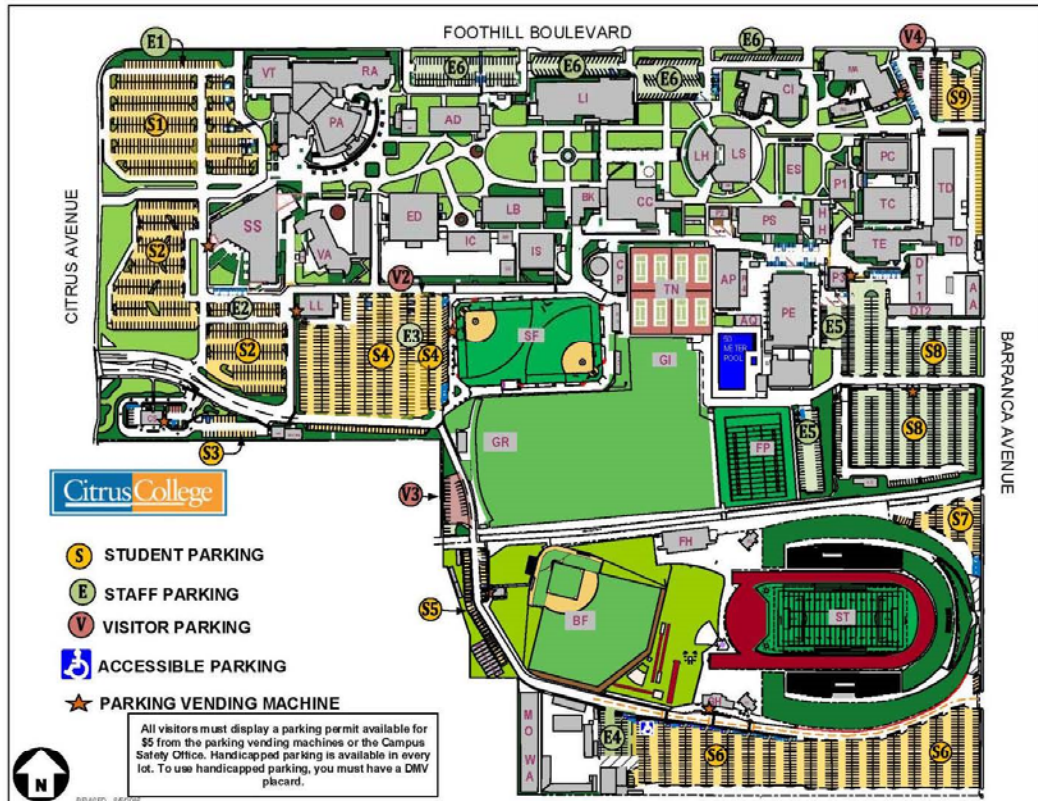

Citrus College Campus Map

Buildings

AA..... Automotive Annex	LH Lecture Hall
AD Administration	LI Hayden Library
AN Annex	LL Lifelong Learning Center
AP..... Adaptive Physical Education	LS Life Science
AQ Aquatics	MA Mathematics/Sciences
BF..... Baseball Field (FLD 2)	MO..... Maintenance/Operations
BK..... Owl Bookshop	NB North Bungalow
CC Campus Center	P1 Portable #1
CI Center for Innovation	P2 Portable #2
CP Central Plant	P3 Portable #3
CS Campus Safety	PA Performing Arts Center
DT 1... Diesel Technology	PC Professional Center
& DT 2 (formerly Tech G)	PE..... Physical Education
ED Educational Development Center	(formerly Main Gym)
ES..... Earth Science	PS..... Physical Science
FH..... Field House	RA Recording Technology
FP..... Football Practice Field (FLD 5)	RG Reprographics (Print shop)
GH..... Gate House	SB..... South Bungalow
GI..... Golf Instruction (FLD 1)	SF..... Softball Field (FLD 3)
GR..... Golf Driving Range	SS..... Student Services
HH..... Hayden Hall	ST..... Stadium (FLD 4)
IC..... Integrated Success Center	TC..... Technology Center
IS..... Information Systems	TD..... Technician Development
LB Liberal Arts/Business	TE Technology Engineering
	TN..... Tennis Courts
	VA Visual Arts
	VT..... Video Technology
	WA..... Warehouse / Purchasing

Revised 8/12/2016

Citrus College Freeway Map

Community Map

Note: Maps not to scale.